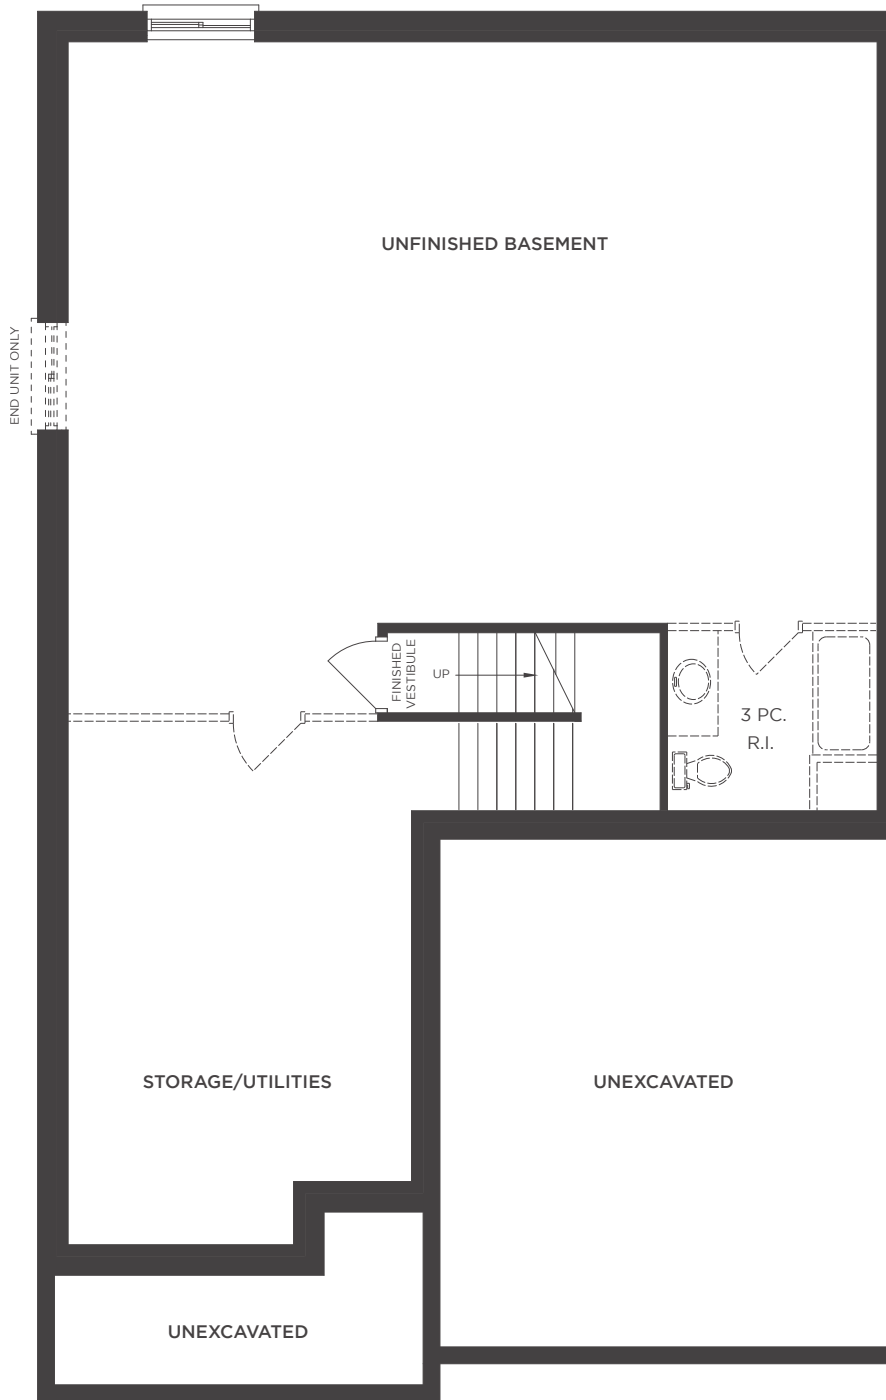

THE MUSKOKA 34' SERIES

1437 SQ.FT.
 (INCLUDES 60 SQ.FT. FINISHED BASEMENT AREA)

MAIN FLOOR

MAIN FLOOR

Plans and specifications are subject to change without notice. Actual usable floor space may vary from stated floor area. See sales representative for further information. E. & O. E.

THE MUSKOKA ^{34' SERIES}

1437 SQ.FT.
(INCLUDES 60 SQ.FT. FINISHED BASEMENT AREA)

BASEMENT

BASEMENT