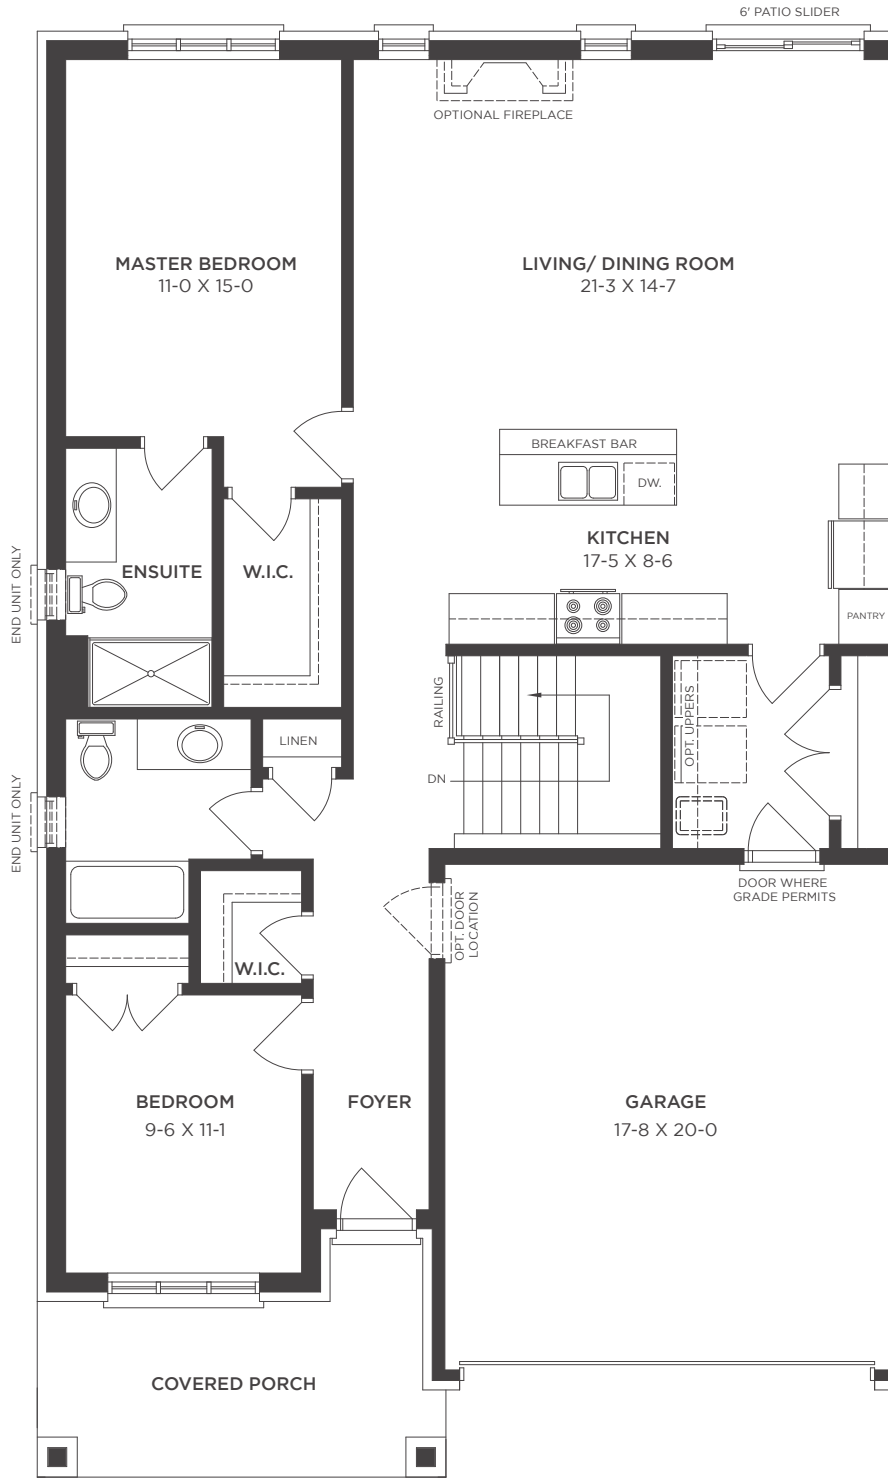

THE MUSKOKA 34' SERIES

1437 SQ.FT.
 (INCLUDES 60 SQ.FT. FINISHED BASEMENT AREA)

MAIN FLOOR

MAIN FLOOR

Plans and specifications are subject to change without notice. Actual usable floor space may vary from stated floor area. See sales representative for further information. E. & O. E.

THE MUSKOKA ^{34' SERIES}

1437 SQ.FT.
(INCLUDES 60 SQ.FT. FINISHED BASEMENT AREA)

BASEMENT

BASEMENT