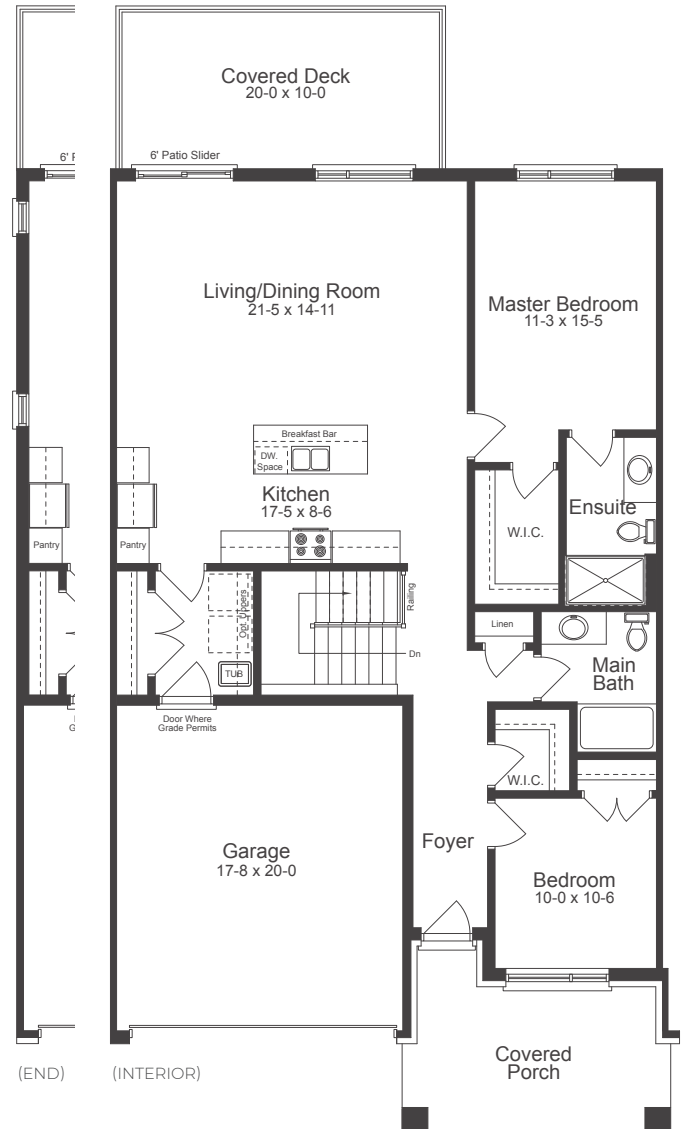

MUSKOKA 34' SERIES

1446 SQ.FT.

(INCLUDES 70 SQ.FT. FINISHED BASEMENT AREA)

HIGHCREST
MUSKOKA

PHASE 2

BASEMENT

MAIN FLOOR