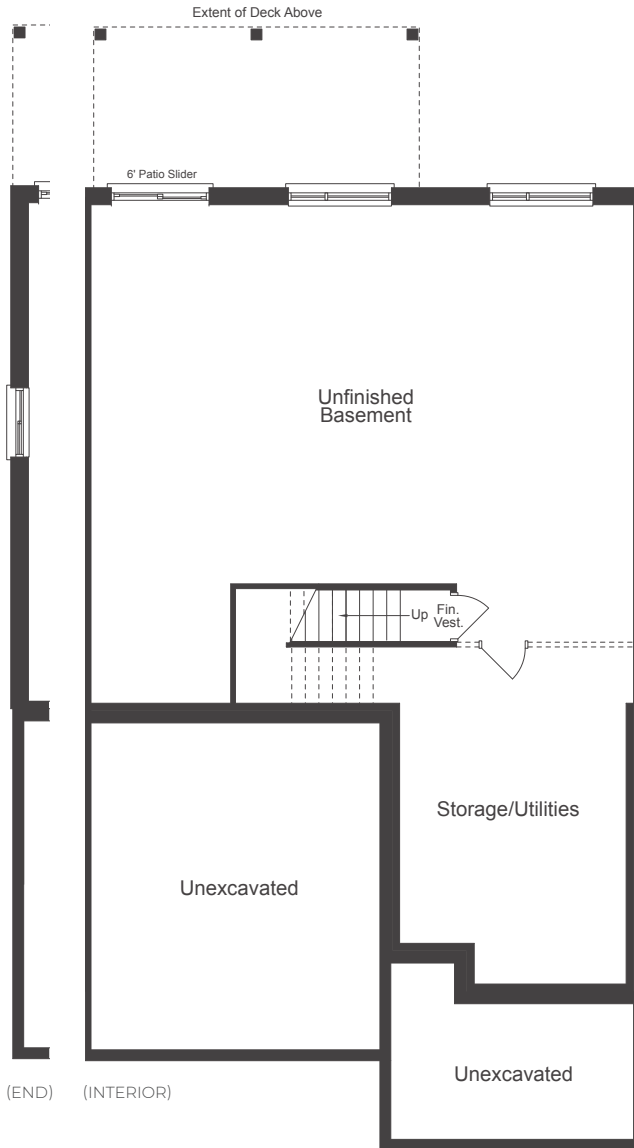

MUSKOKA 34' SERIES

1446 SQ.FT.

(INCLUDES 70 SQ.FT. FINISHED BASEMENT AREA)

HIGHCREST
MUSKOKA

PHASE 2

BASEMENT

MAIN FLOOR