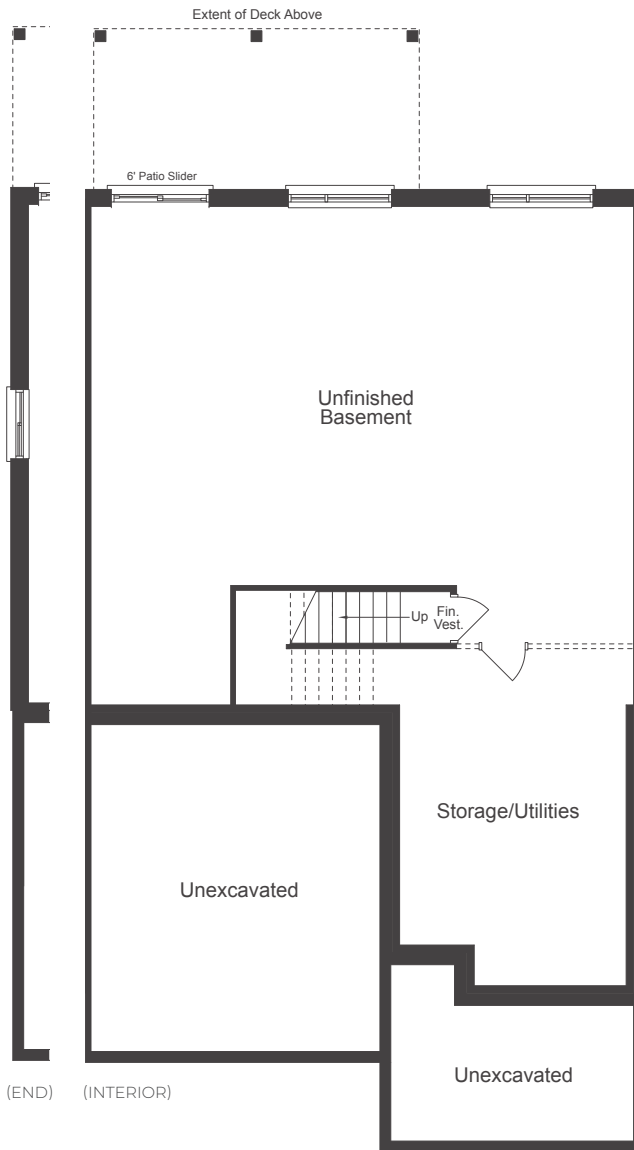

MUSKOKA 34' SERIES

1446 SQ.FT.

(INCLUDES 70 SQ.FT. FINISHED BASEMENT AREA)

HIGHCREST
MUSKOKA

PHASE 2

BASEMENT

MAIN FLOOR