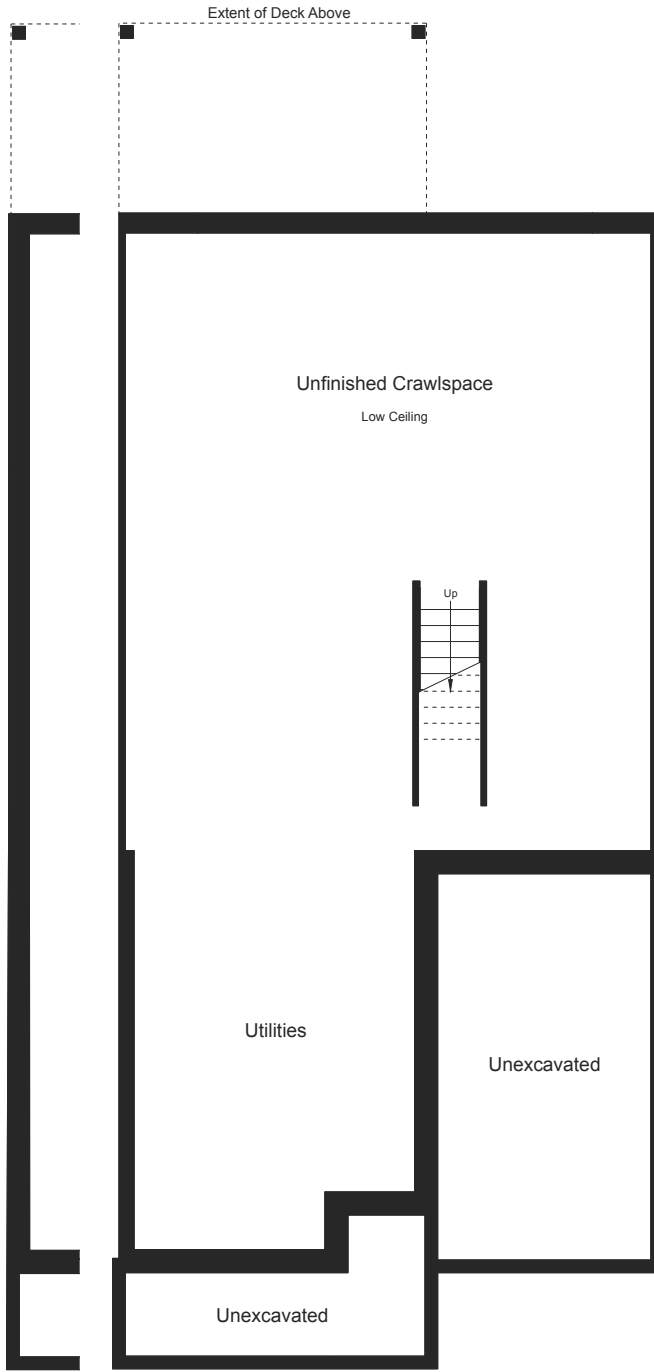

ALGONQUIN 28' SERIES

WITH BASEMENT

1350 SQ.FT.

(INCLUDES 61 SQ.FT. FINISHED BASEMENT AREA)

HIGHCREST
MUSKOKA

(END) (INTERIOR)

BASEMENT

(END) (INTERIOR)

MAIN FLOOR

ALGONQUIN 28' SERIES

WITH CRAWLSPACE

1289 SQ.FT.

HIGHCREST
MUSKOKA

(END) (INTERIOR)

CRAWLSPACE

(END) (INTERIOR)

MAIN FLOOR

ALGONQUIN 28' SERIES

1289 SQ.FT.

HIGHCREST
MUSKOKA

(END)

(INTERIOR)

MAIN FLOOR