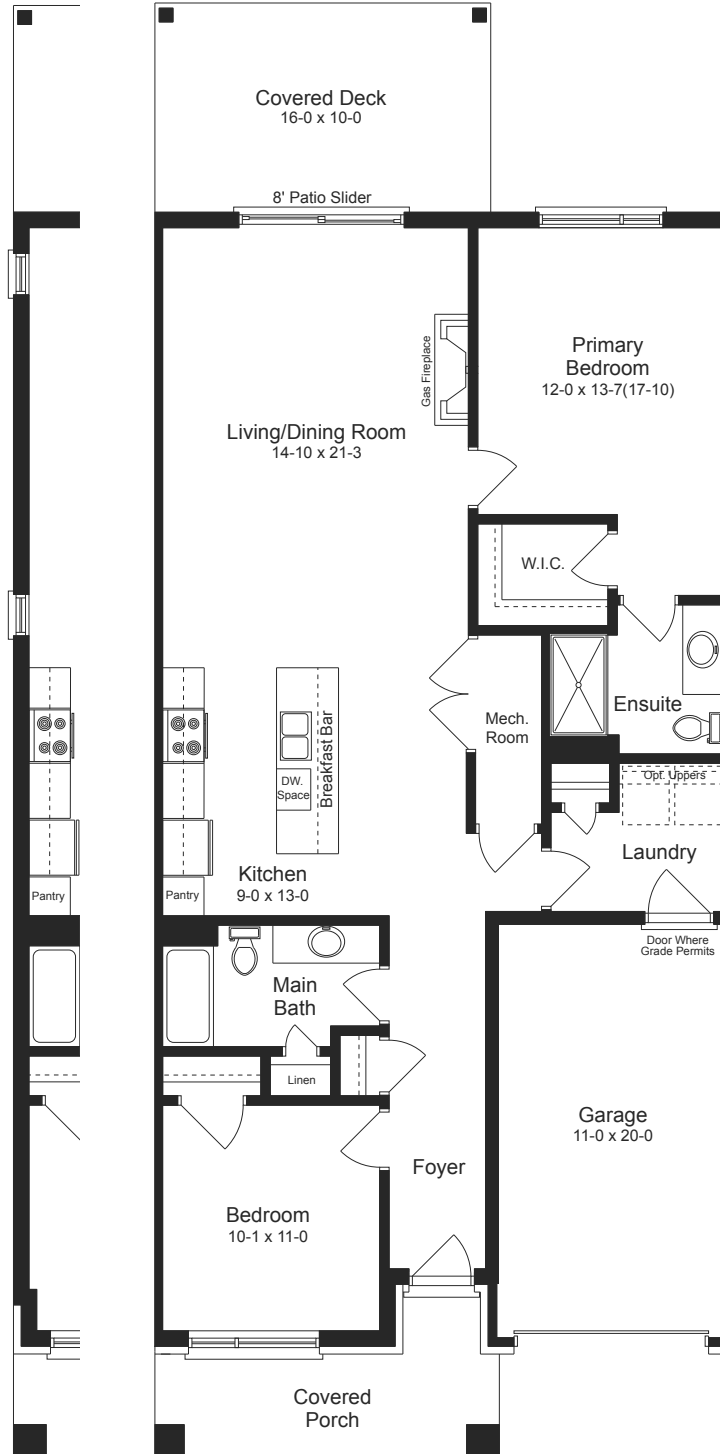

ALGONQUIN 28' SERIES

WITH BASEMENT

1350 SQ.FT.

(INCLUDES 61 SQ.FT. FINISHED BASEMENT AREA)

HIGHCREST
MUSKOKA

(END) (INTERIOR)

BASEMENT

(END) (INTERIOR)

MAIN FLOOR

ALGONQUIN 28' SERIES

WITH CRAWLSPACE

1289 SQ.FT.

HIGHCREST
MUSKOKA

(END) (INTERIOR)

CRAWLSPACE

(END) (INTERIOR)

MAIN FLOOR

ALGONQUIN 28' SERIES

1289 SQ.FT.

HIGHCREST
MUSKOKA

(END)

(INTERIOR)

MAIN FLOOR