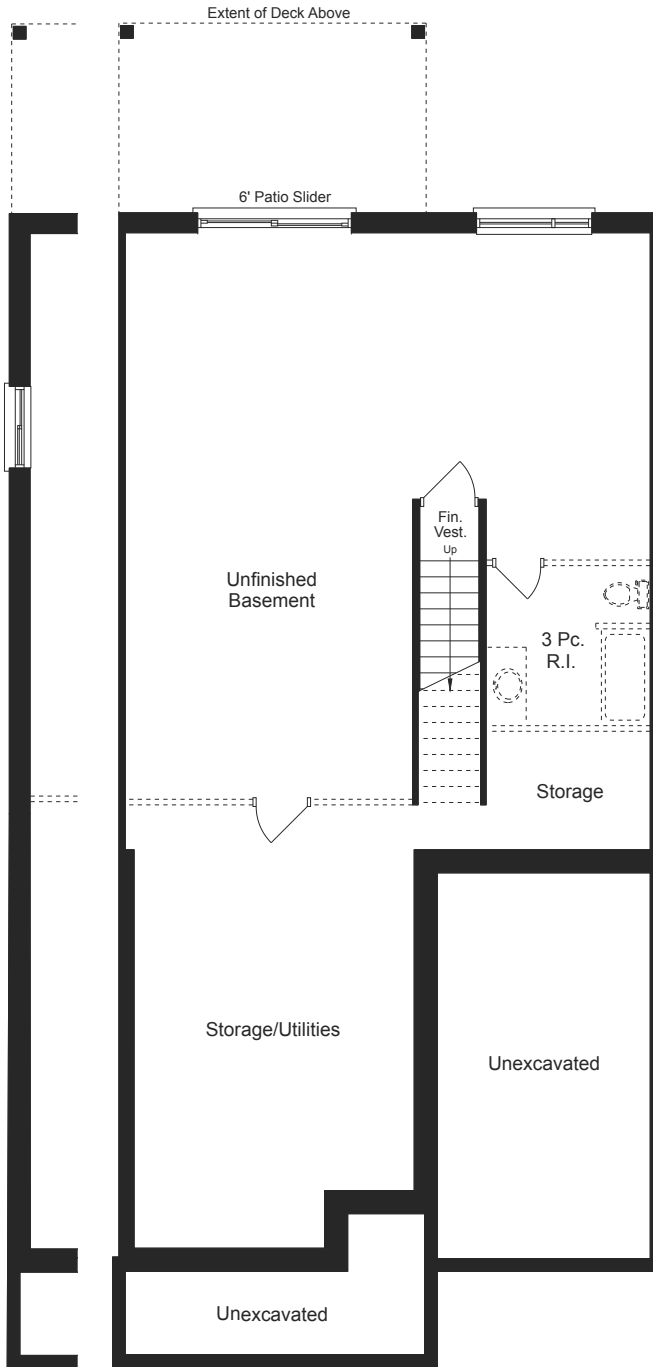

ALGONQUIN 28' SERIES

WITH BASEMENT

1350 SQ.FT.

(INCLUDES 61 SQ.FT. FINISHED BASEMENT AREA)

HIGHCREST
MUSKOKA

(END) (INTERIOR)

BASEMENT

(END) (INTERIOR)

MAIN FLOOR

ALGONQUIN 28' SERIES

WITH CRAWLSPACE

1289 SQ.FT.

HIGHCREST
MUSKOKA

(END) (INTERIOR)

CRAWLSPACE

(END) (INTERIOR)

MAIN FLOOR

ALGONQUIN 28' SERIES

1289 SQ.FT.

HIGHCREST
MUSKOKA

(END)

(INTERIOR)

MAIN FLOOR