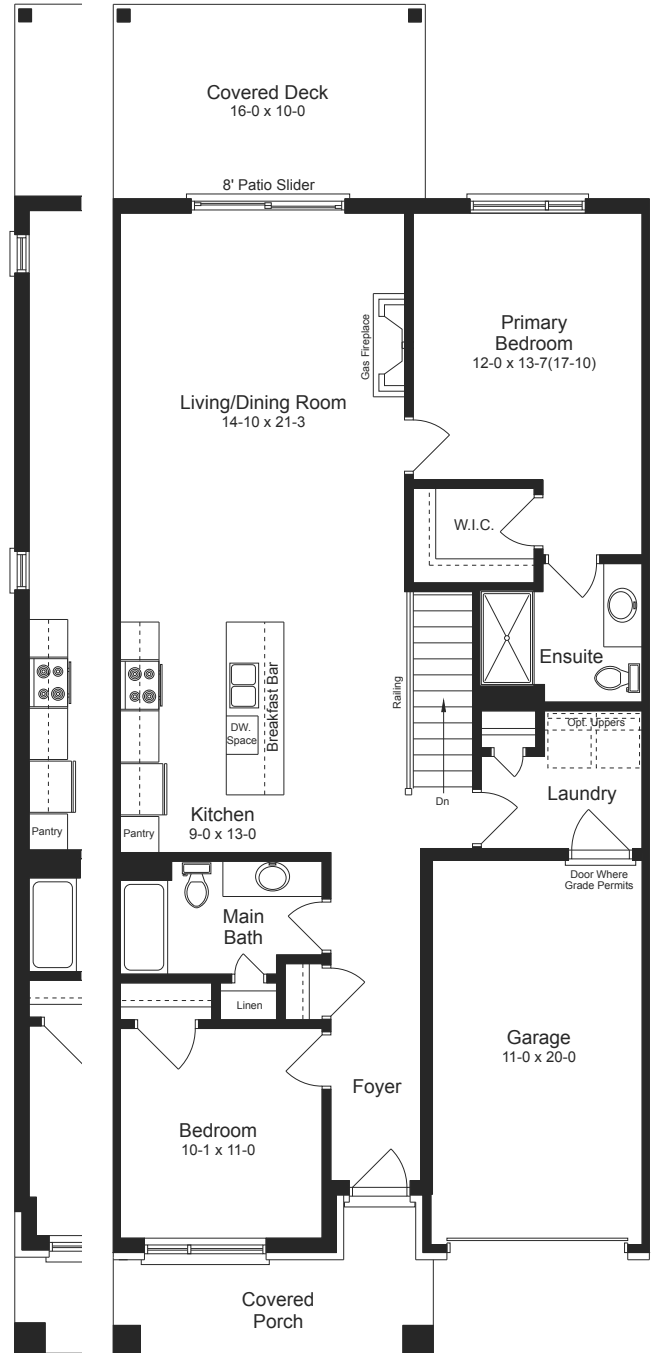

ALGONQUIN 28' SERIES

WITH BASEMENT

1350 SQ.FT.

(INCLUDES 61 SQ.FT. FINISHED BASEMENT AREA)

HIGHCREST
MUSKOKA

(END) (INTERIOR)

BASEMENT

(END) (INTERIOR)

MAIN FLOOR

ALGONQUIN 28' SERIES

WITH CRAWLSPACE

1289 SQ.FT.

HIGHCREST
MUSKOKA

(END) (INTERIOR)

CRAWLSPACE

(END) (INTERIOR)

MAIN FLOOR

ALGONQUIN 28' SERIES

1289 SQ.FT.

HIGHCREST
MUSKOKA

(END)

(INTERIOR)

MAIN FLOOR