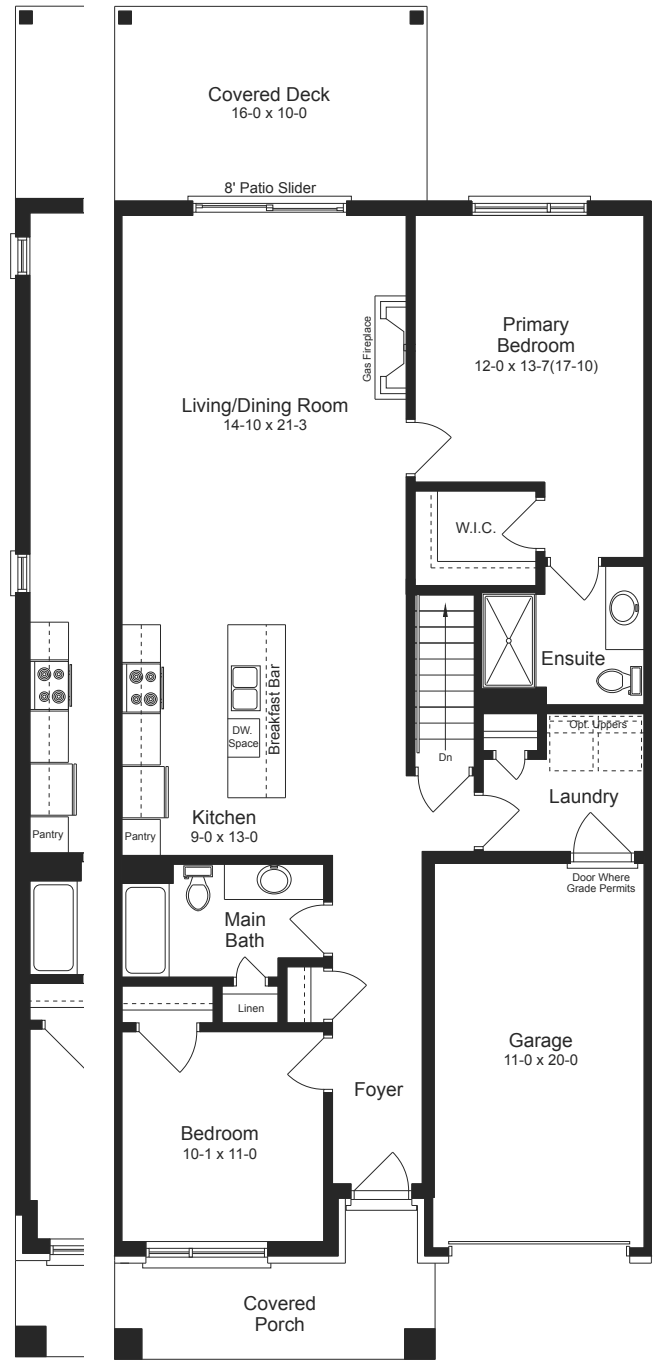

ALGONQUIN 28' SERIES

WITH BASEMENT

1350 SQ.FT.

(INCLUDES 61 SQ.FT. FINISHED BASEMENT AREA)

HIGHCREST
MUSKOKA

(END) (INTERIOR)

BASEMENT

(END) (INTERIOR)

MAIN FLOOR

ALGONQUIN 28' SERIES

WITH CRAWLSPACE

1289 SQ.FT.

HIGHCREST
MUSKOKA

(END) (INTERIOR)

CRAWLSPACE

(END) (INTERIOR)

MAIN FLOOR

ALGONQUIN 28' SERIES

1289 SQ.FT.

HIGHCREST
MUSKOKA

(END)

(INTERIOR)

MAIN FLOOR