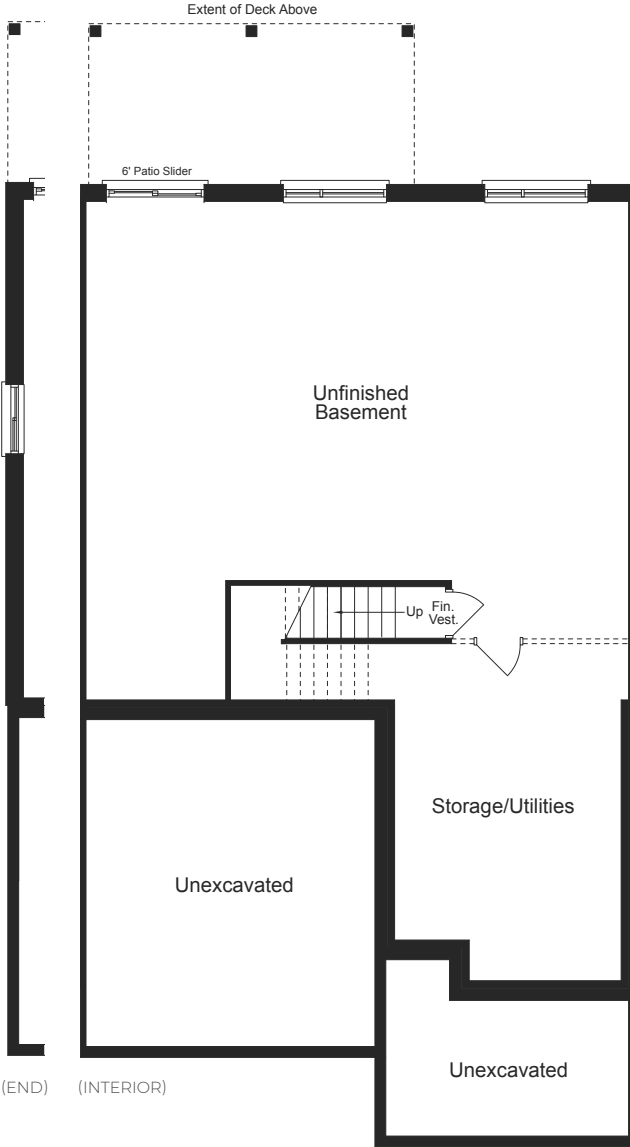

# MUSKOKA 34' SERIES

WITH BASEMENT

1446 SQ.FT.

(INCLUDES 70 SQ.FT. FINISHED BASEMENT AREA)

HIGHCREST  
MUSKOKA

BASEMENT

MAIN FLOOR

# MUSKOKA 34' SERIES

WITH CRAWLSPACE

1376 SQ.FT.

HIGHCREST  
MUSKOKA

BASEMENT

MAIN FLOOR

# MUSKOKA 34' SERIES

1376 SQ.FT.

HIGHCREST  
MUSKOKA

MAIN FLOOR