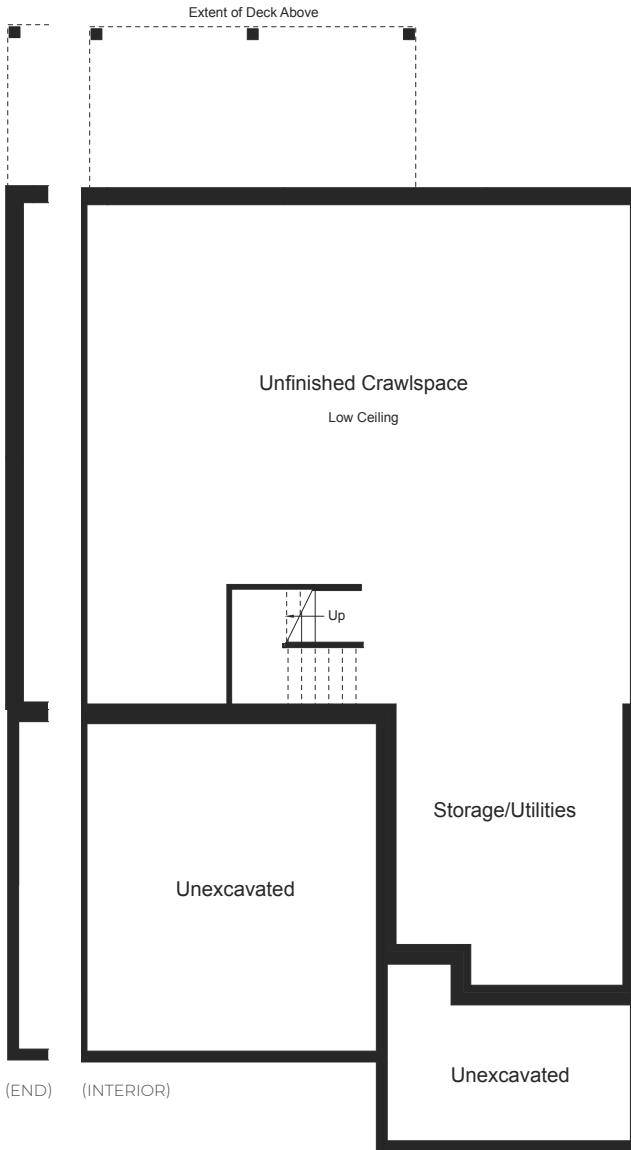

# MUSKOKA 34' SERIES

WITH BASEMENT

1446 SQ.FT.

(INCLUDES 70 SQ.FT. FINISHED BASEMENT AREA)

HIGHCREST  
MUSKOKA

BASEMENT

MAIN FLOOR

# MUSKOKA 34' SERIES

WITH CRAWLSPACE

1376 SQ.FT.

HIGHCREST  
MUSKOKA

BASEMENT

MAIN FLOOR

# MUSKOKA 34' SERIES

1376 SQ.FT.

HIGHCREST  
MUSKOKA

MAIN FLOOR