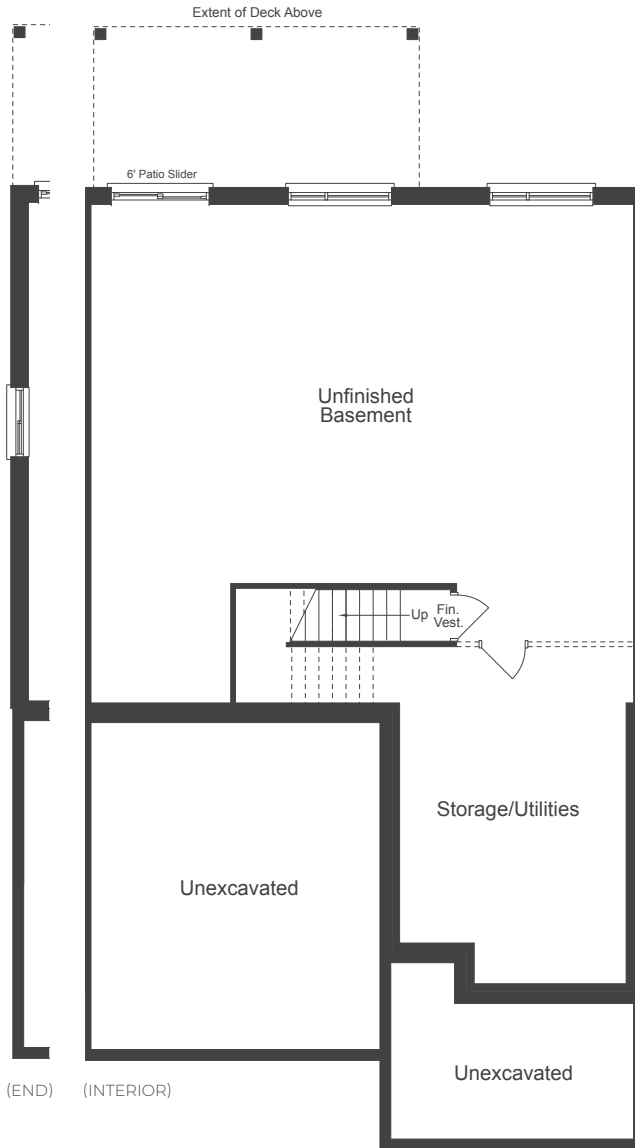

MUSKOKA 34' SERIES

WITH BASEMENT

1446 SQ.FT.

(INCLUDES 70 SQ.FT. FINISHED BASEMENT AREA)

HIGHCREST
MUSKOKA

BASEMENT

MAIN FLOOR

MUSKOKA 34' SERIES

WITH CRAWLSPACE

1376 SQ.FT.

HIGHCREST
MUSKOKA

BASEMENT

MAIN FLOOR

MUSKOKA 34' SERIES

1376 SQ.FT.

HIGHCREST
MUSKOKA

(END) (INTERIOR)
MAIN FLOOR