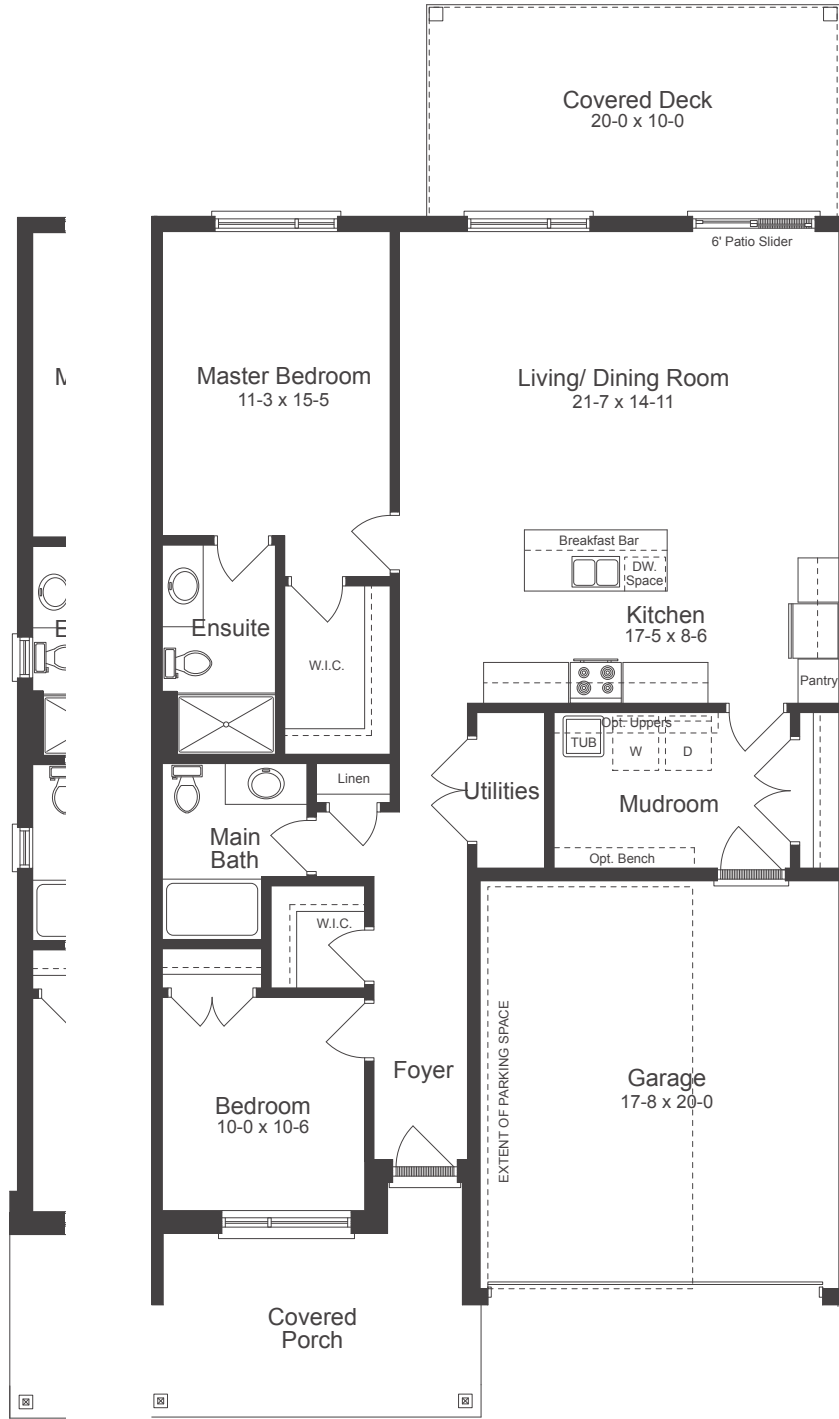

MUSKOKA 34' SERIES

WITH BASEMENT

1446 SQ.FT.

(INCLUDES 70 SQ.FT. FINISHED BASEMENT AREA)

HIGHCREST
MUSKOKA

BASEMENT

MAIN FLOOR

MUSKOKA 34' SERIES

WITH CRAWLSPACE

1376 SQ.FT.

HIGHCREST
MUSKOKA

BASEMENT

MAIN FLOOR

MUSKOKA 34' SERIES

1376 SQ.FT.

HIGHCREST
MUSKOKA

(END) (INTERIOR)
MAIN FLOOR