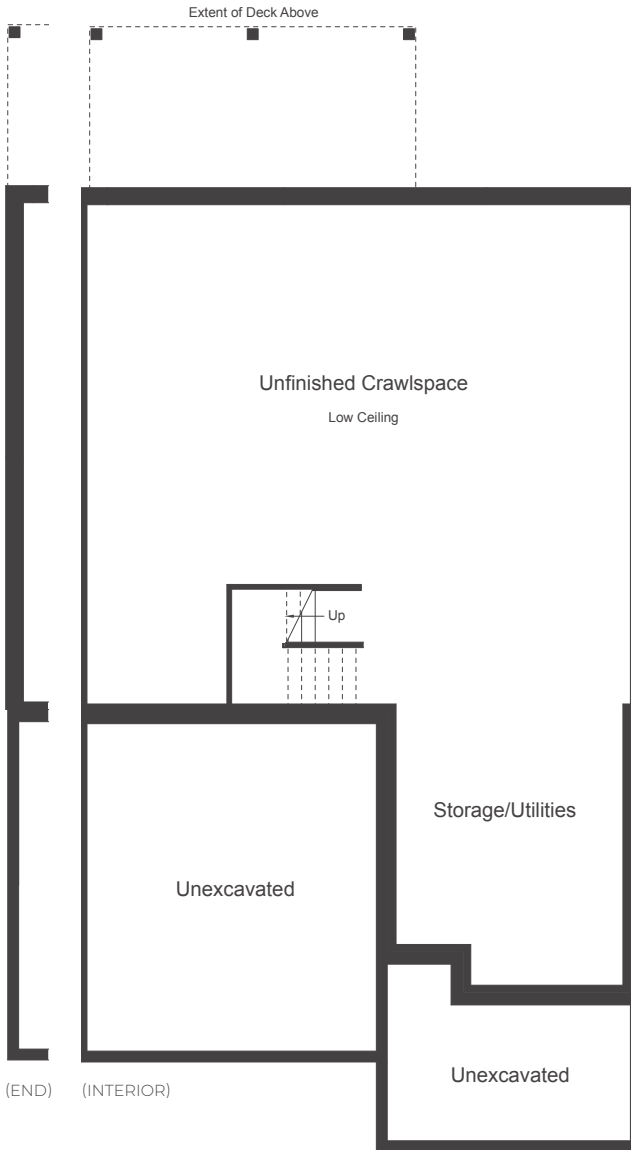

MUSKOKA 34' SERIES

WITH BASEMENT

1446 SQ.FT.

(INCLUDES 70 SQ.FT. FINISHED BASEMENT AREA)

HIGHCREST
MUSKOKA

BASEMENT

MAIN FLOOR

MUSKOKA 34' SERIES

WITH CRAWLSPACE

1376 SQ.FT.

HIGHCREST
MUSKOKA

BASEMENT

MAIN FLOOR

MUSKOKA 34' SERIES

1376 SQ.FT.

HIGHCREST
MUSKOKA

(END) (INTERIOR)
MAIN FLOOR