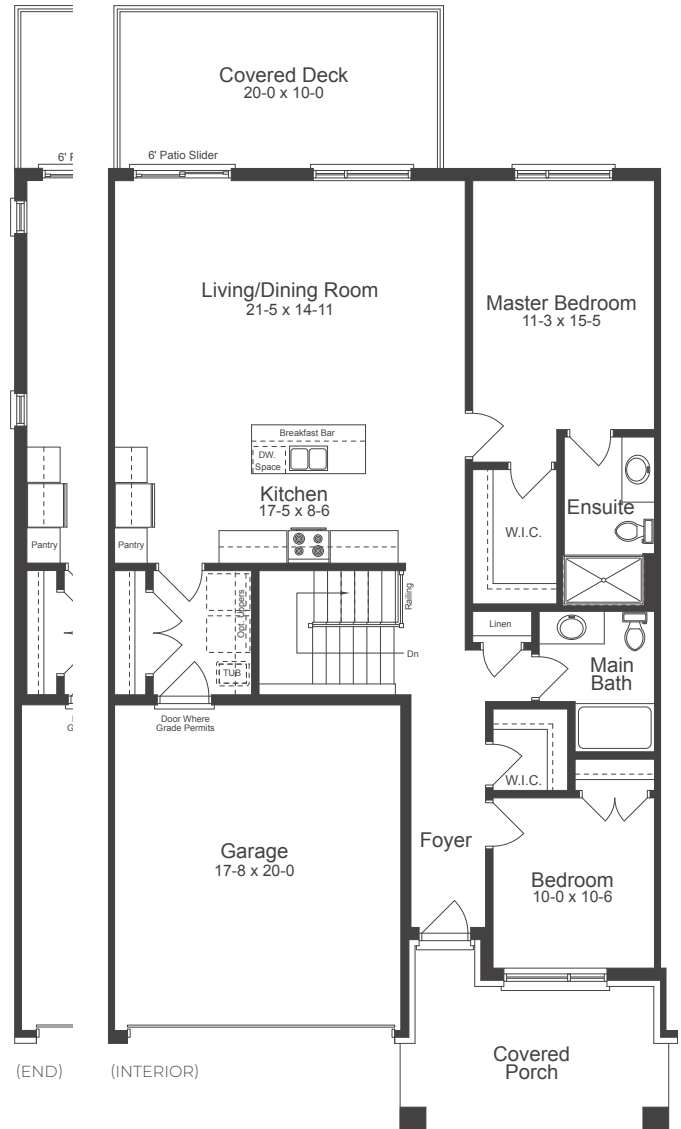

MUSKOKA 34' SERIES

WITH BASEMENT

1446 SQ.FT.

(INCLUDES 70 SQ.FT. FINISHED BASEMENT AREA)

HIGHCREST
MUSKOKA

BASEMENT

MAIN FLOOR

MUSKOKA 34' SERIES

WITH CRAWLSPACE

1376 SQ.FT.

HIGHCREST
MUSKOKA

BASEMENT

MAIN FLOOR

MUSKOKA 34' SERIES

1376 SQ.FT.

HIGHCREST
MUSKOKA

(END) (INTERIOR)
MAIN FLOOR